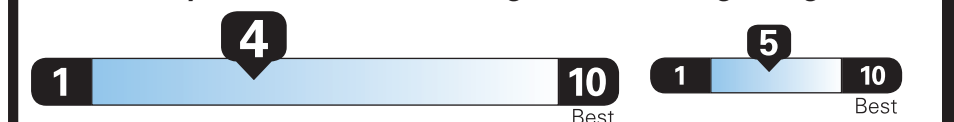

PRICE INFORMATION

BASE PRICE	\$52,045.00
TOTAL OPTIONS/OTHER	4,240.00
TOTAL VEHICLE & OPTIONS/OTHER	56,285.00
DESTINATION & DELIVERY	1,095.00

EPA DOT Fuel Economy and Environment

Gasoline Vehicle

Fuel Economy

Small SUVs range from 16 to 120 MPG. The best vehicle rates 141 MPGe.

You spend **\$2,250** more in fuel costs over 5 years compared to the average new vehicle.

Annual fuel cost **\$1,950**

Fuel Economy & Greenhouse Gas Rating (tailpipe only) Smog Rating (tailpipe only)