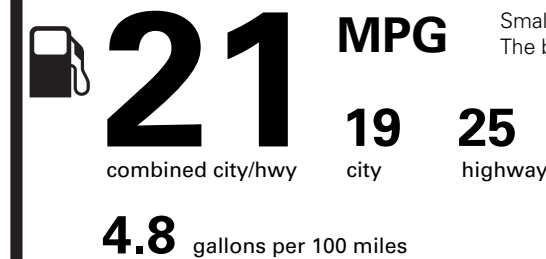

PRICE INFORMATION

BASE PRICE	\$52,045.00
TOTAL OPTIONS/OTHER	4,240.00
TOTAL VEHICLE & OPTIONS/OTHER	56,285.00
DESTINATION & DELIVERY	1,095.00

EPA DOT Fuel Economy and Environment

Gasoline Vehicle

Fuel Economy